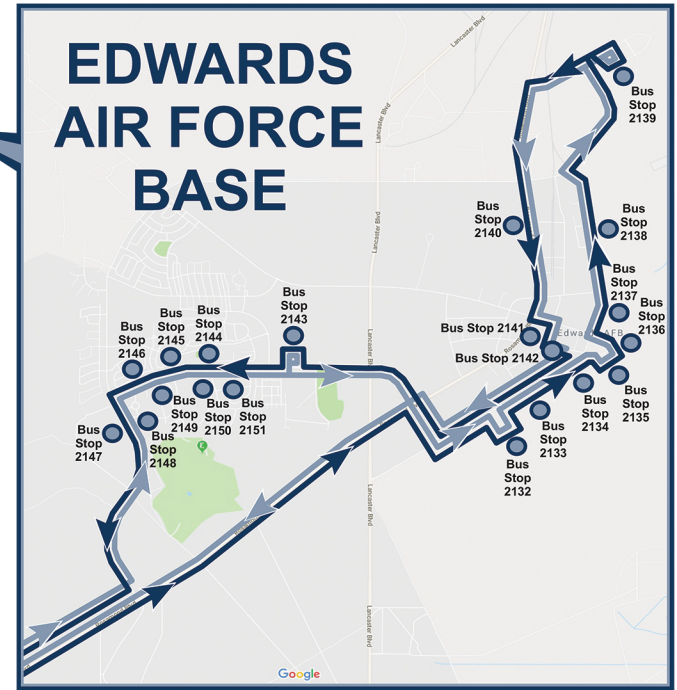

- **Go online to track-it.avta.com**

Visite "track-it.avta.com"

- **Download the "myStop" app**

Descargue la aplicacion myStop en su telefono celular

42210 6th Street West, Lancaster, Ca. 93534

661.945.9445

avta.com

747 Rosamond / Edwards Air Force Base																
A.M. Runs																
Palmdale Transportation Center	Boeing Plaza	Rosamond Bus Stop 2153	WEST GATE EAFB	Bus Stop 2132	Bus Stop 2136	Bus Stop 2138	Bus Stop 2140	Bus Stop 2142 Arrival	Bus Stop 2142 Departure	Bus Stop 2143	Bus Stop 2145	Bus Stop 2147	WEST GATE EAFB	Rosamond Bus Stop 2153	Boeing Plaza	Palmdale Transportation Center
5:15 6:15	5:33 6:33	5:53 6:53	6:09 7:09	6:30 7:30	6:36 7:36	6:42 7:42	6:48 7:48	6:53 7:53	7:10 8:10	7:16 8:16	7:19 8:19	7:23 8:23	7:31 8:31	7:49 8:49	8:09 9:09	8:29 9:29
P.M. Runs																
Palmdale Transportation Center	Boeing Plaza	Rosamond Bus Stop 2153	WEST GATE EAFB	Bus Stop 2148	Bus Stop 2150	Bus Stop 2143	Bus Stop 2132 Arrival	Bus Stop 2132 Departure	Bus Stop 2136	Bus Stop 2139	Bus Stop 2140	Bus Stop 2142	WEST GATE EAFB	Rosamond Bus Stop 2153	Boeing Plaza	Palmdale Transportation Center
2:25 3:25	2:43 3:43	3:09 4:09	3:25 4:25	3:44 4:44	3:48 4:48	3:53 4:53	3:58 4:58	4:10 5:10	4:16 5:16	4:22 5:22	4:28 5:28	4:33 5:33	4:45 5:45	5:03 6:03	5:27 6:27	5:47 6:47

Monday thru Friday only. No weekend service.

EDWARDS AIR FORCE BASE PICK-UP LOCATIONS

PALMDALE TRANSPORTATION CENTER

39000 Clock Tower Plaza Dr E.
Palmdale, CA 93550

BOEING PLAZA

Sierra Highway & Lancaster Blvd.
(Park in Adjacent Lot North)