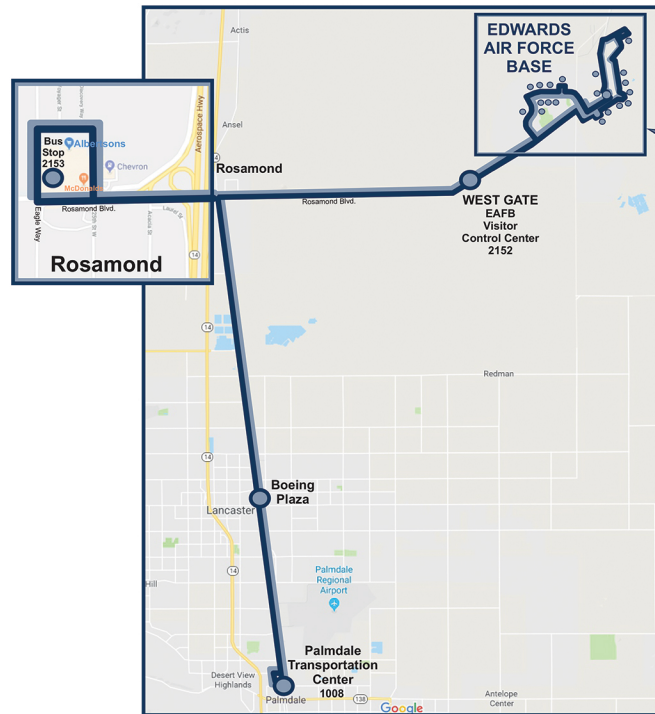

- **Go online to track-it.avta.com**

Visite "track-it.avta.com"

- **Download the "myStop" app**

Descargue la aplicacion myStop en su telefono celular

42210 6th Street West, Lancaster, Ca. 93534

661.945.9445

avta.com

747 Rosamond / Edwards Air Force Base																
A.M. Runs																
Palmdale Transportation Center	Boeing Plaza	Rosamond Bus Stop 2153	WEST GATE EAFB	Bus Stop 2132	Bus Stop 2136	Bus Stop 2138	Bus Stop 2140	Bus Stop 2142 Arrival	Bus Stop 2142 Departure	Bus Stop 2143	Bus Stop 2145	Bus Stop 2147	WEST GATE EAFB	Rosamond Bus Stop 2153	Boeing Plaza	Palmdale Transportation Center
5:15 6:15	5:33 6:33	5:53 6:53	6:09 7:09	6:30 7:30	6:36 7:36	6:42 7:42	6:48 7:48	6:53 7:53	7:10 8:10	7:16 8:16	7:19 8:19	7:23 8:23	7:31 8:31	7:49 8:49	8:09 9:09	8:29 9:29
P.M. Runs																
Palmdale Transportation Center	Boeing Plaza	Rosamond Bus Stop 2153	WEST GATE EAFB	Bus Stop 2148	Bus Stop 2150	Bus Stop 2143	Bus Stop 2132 Arrival	Bus Stop 2132 Departure	Bus Stop 2136	Bus Stop 2139	Bus Stop 2140	Bus Stop 2142	WEST GATE EAFB	Rosamond Bus Stop 2153	Boeing Plaza	Palmdale Transportation Center
2:25 3:25	2:43 3:43	3:09 4:09	3:25 4:25	3:44 4:44	3:48 4:48	3:53 4:53	3:58 4:58	4:10 5:10	4:16 5:16	4:22 5:22	4:28 5:28	4:33 5:33	4:45 5:45	5:03 6:03	5:27 6:27	5:47 6:47

Monday thru Friday only. No weekend service.

EDWARDS AIR FORCE BASE PICK-UP LOCATIONS

PALMDALE TRANSPORTATION CENTER

39000 Clock Tower Plaza Dr E.
Palmdale, CA 93550

BOEING PLAZA

Sierra Highway & Lancaster Blvd.
(Park in Adjacent Lot North)